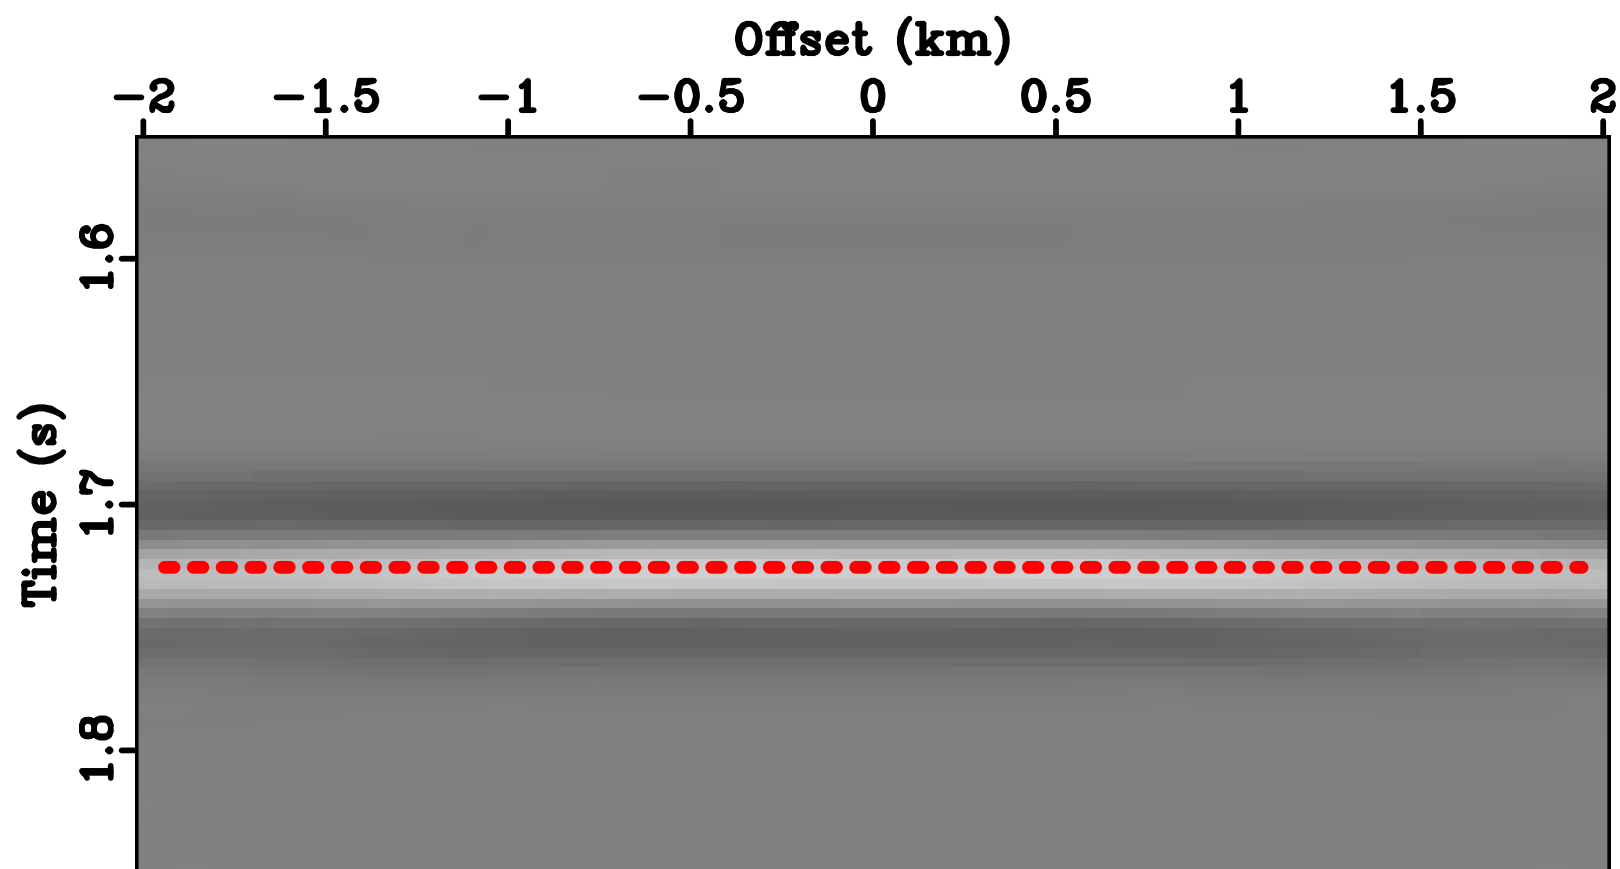

Corrected CMP at 4.3026 km (1D)

Corrected CMP at 4.3026 km (Proposed)